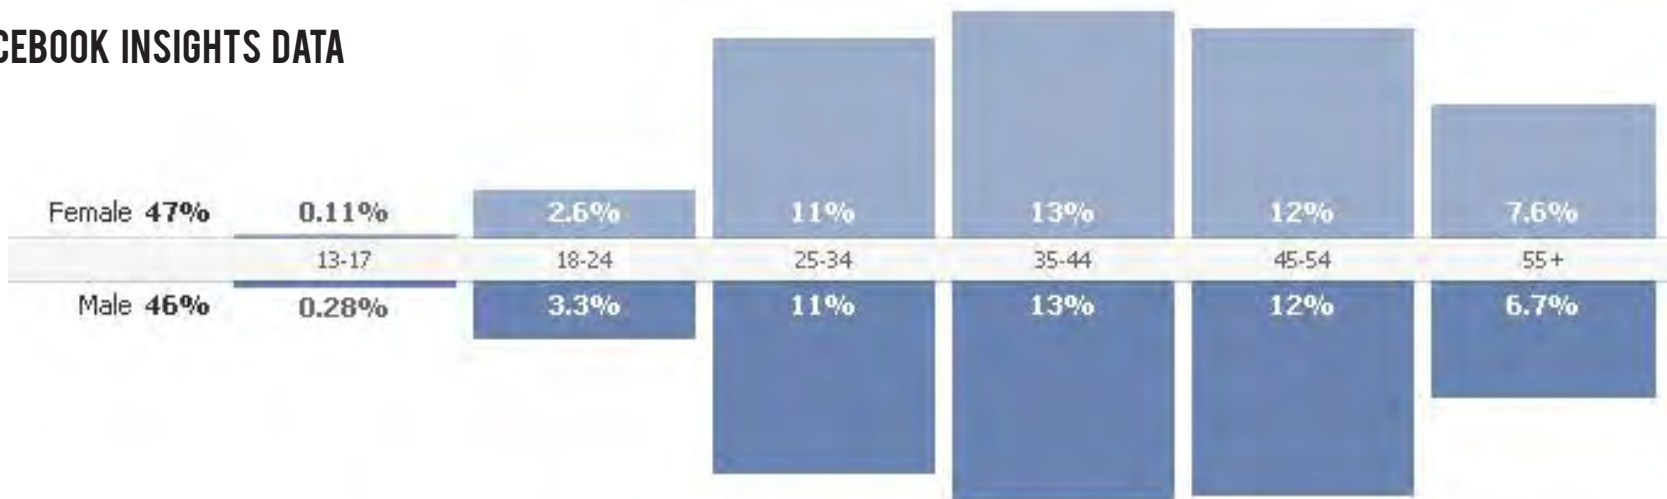

SOCIAL MEDIA

[HTTP://WWW.FACEBOOK.COM/LAMBDALITERARY](http://www.facebook.com/lambdaliterary)

6,000 People Like Us

25+ Updates/Week
125% Growth Since 2010

[HTTP://TWITTER.COM/LAMBDALITERARY](http://twitter.com/lambdaliterary)

8,500 Followers
25+ Updates/Week
300% Growth Since 2010

[HTTP://WWW.FLICKR.COM/PHOTOS/LAMBDALITERARY/](http://www.flickr.com/photos/lambdaliterary/)
630,000 views

[HTTP://VIMEO.COM/USER4021823](http://vimeo.com/user4021823)
43,000 Video Loads/Year

FACEBOOK INSIGHTS DATA