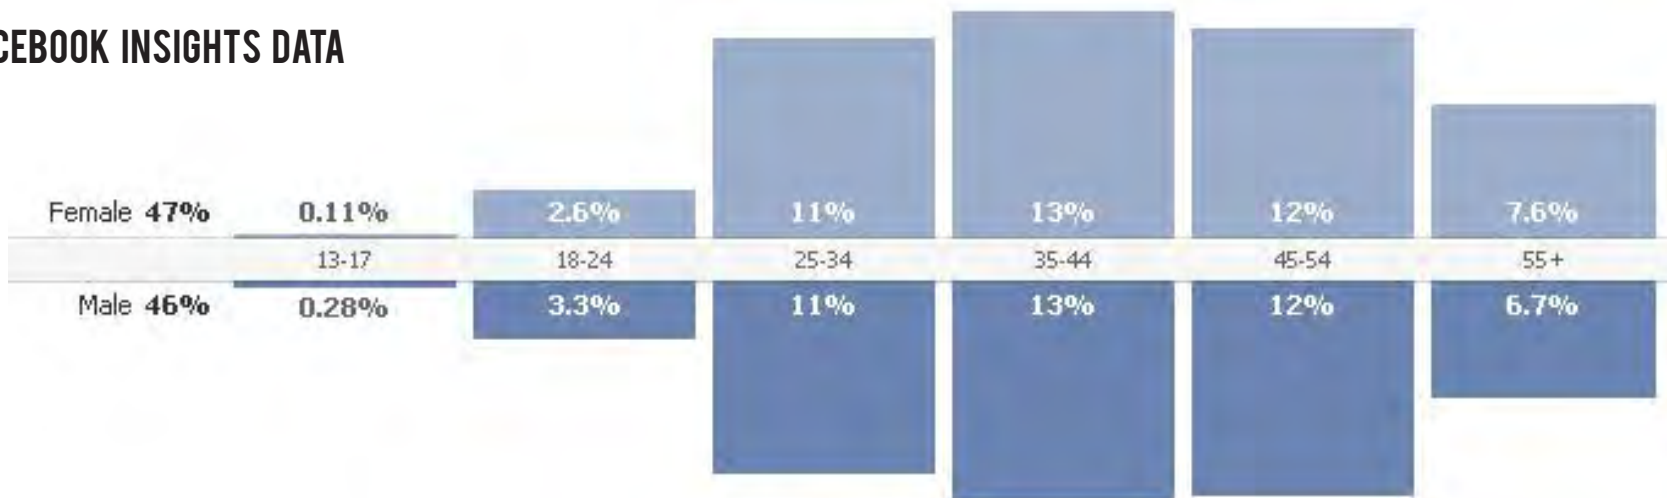

SOCIAL MEDIA

[HTTP://WWW.FACEBOOK.COM/LAMBDALITERARY](http://www.facebook.com/lambdaliterary)

6,000 People Like Us

25+ Updates/Week
125% Growth Since 2010

[HTTP://TWITTER.COM/LAMBDALITERARY](http://twitter.com/lambdaliterary)

8,500 Followers
25+ Updates/Week
300% Growth Since 2010

[HTTP://WWW.FLICKR.COM/PHOTOS/LAMBDALITERARY/](http://www.flickr.com/photos/lambdaliterary/)
630,000 views

[HTTP://VIMEO.COM/USER4021823](http://vimeo.com/user4021823)
43,000 Video Loads/Year

FACEBOOK INSIGHTS DATA